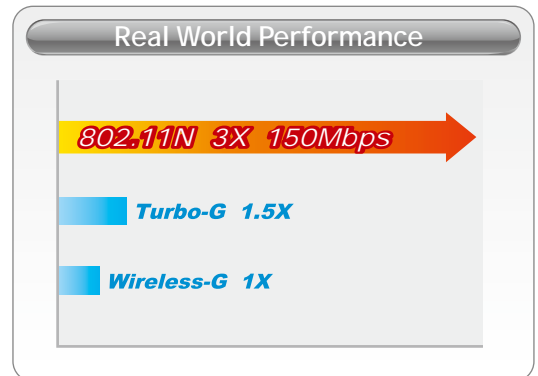

Enjoy extreme Wireless transfer speed

AirLive WN-360USB is a 150Mbps simple Wireless N USB dongle that can deliver extreme wireless speed in your home or Office. Although very small and portable, this wireless dongle can deliver up to 3x faster speeds than Wireless-G when connected to WN-300R. You can share a high speed Internet connection, IP Camera, photos, files, music, videos, printers, to your storage device or other computer.